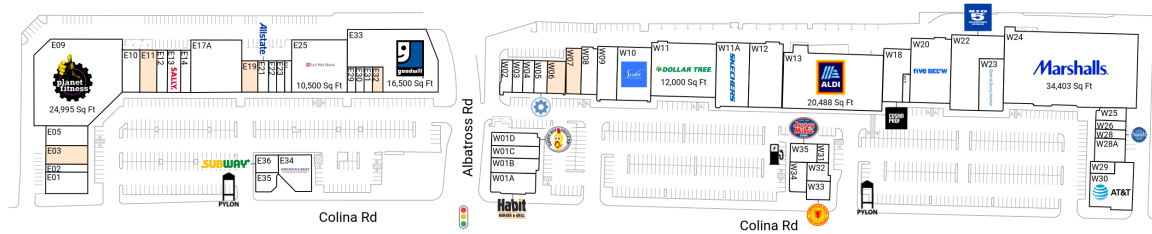

## Available Spaces

E03	2,800 Sq Ft	360°	E32	960 Sq Ft	360°
E11	2,560 Sq Ft	360°	W06	2,100 Sq Ft	360°
E19	1,800 Sq Ft	360°	W07	2,368 Sq Ft	360°

## Current Tenants

Space size listed in square feet

E01	MoMo Paradise	3,200	W03	Colima Dental Group	1,200
E02	Rowland Heights Jewelry Mart	1,200	W04	Sully-Miller Contracting Compa	1,300
E05	Cabinet City	3,200	W05	Club Pilates	1,500
E09	Planet Fitness	24,995	W08	Ms. Slim	2,732
E10	One Beauty	2,640	W09	Golden Bank, NA	3,500
E12	Terra:stn	1,600	W10	Sola Salon Studios	6,500
E13	Sally Beauty Supply	2,000	W11	Dollar Tree	12,000
E14	Innovision Optometry	1,600	W11A	SKECHERS	7680
E17A	Only 1 Markets Inc.	9,500	W12	Cathay Bank	7,320
E21	Allstate Insurance	1,200	W13	ALDI	20,488
E22	Penny's Flower Shop	900	W18	CosmoProf	4,280
E23	Robam Kitchen Appliance	900	W19	Nailed It	729
E24	C T Nails	900	W20	Five Below	9,000
E25	East West Bank	10,500	W22	Big 5 Sporting Goods	9,275
E29	Acuhealth Center	750	W23	Bath & Body Works	4,522
E30	Aspire Fitness	750	W24	Marshalls	34,403
E31	Up Spine and Joint	750	W25	Dirty Dog Grooming	1,100
E33	Goodwill	16,500	W26	Omi Salon	825
E34	America's Best Contacts & Eyeglasses	4,000	W28	Nothing Bundt Cakes	2,475
E35	Oakobing	1,117	W28A	Larry Chen Collectibles	825
E36	Subway	1,138	W29	Herbarn Acupuncture & Herb Ce	1,000
W01A	The Habit Burger Grill	3,040	W30	AT&T	6,000
W01B	Dean Noodles	2,390	W31	Cotti Coffee	770
W01C	Higo Sushi	1,970	W32	Ono Hawaiian BBQ	1,401
W01D	Dave's Hot Chicken	2,113	W33	The Halal Guys	1,500
W02	Rowland Heights Photo and Mai	1,298	W34	The Poke Co & Wings	1,839
			W35	Jersey Mike's	1,782